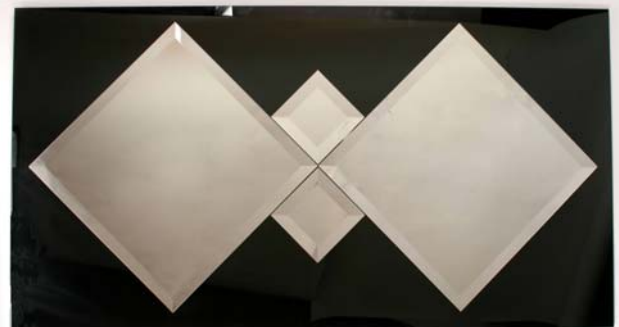

Wall Mirror Antique Cream Oblong 20.5" x 16.5"

52cm H

MIRRORS Mirrors

Size: 52 cms H

Ctn Qty: 8

M217

Grey and Silver decorative wall mirror - Diamond Design

63½cm x 100cm