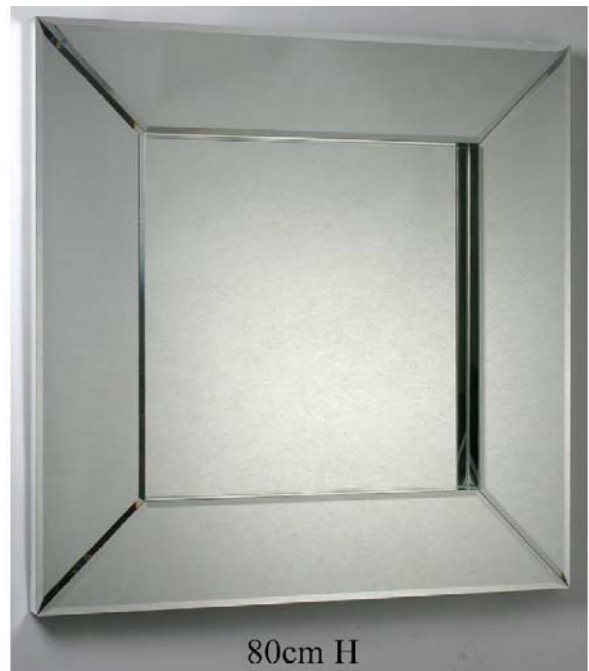

81cm H

MIRRORS Mirrors

Size: 81 cms H

Ctn Qty: 2

M163

Wall Mirror Square with Mitred Edges

80cm H

MIRRORS Mirrors