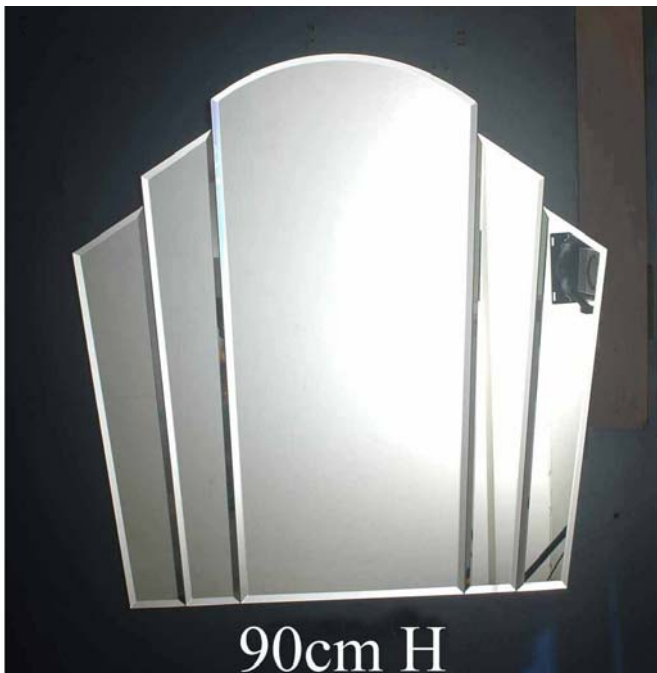

M150

Wall Mirror Fan Style 760 x 760 mm

MIRRORS Mirrors

Size: 76 cms H

Ctn Qty: 2

M151

Wall Mirror 8 Sectioned Puzzle style 810 x 810 mm