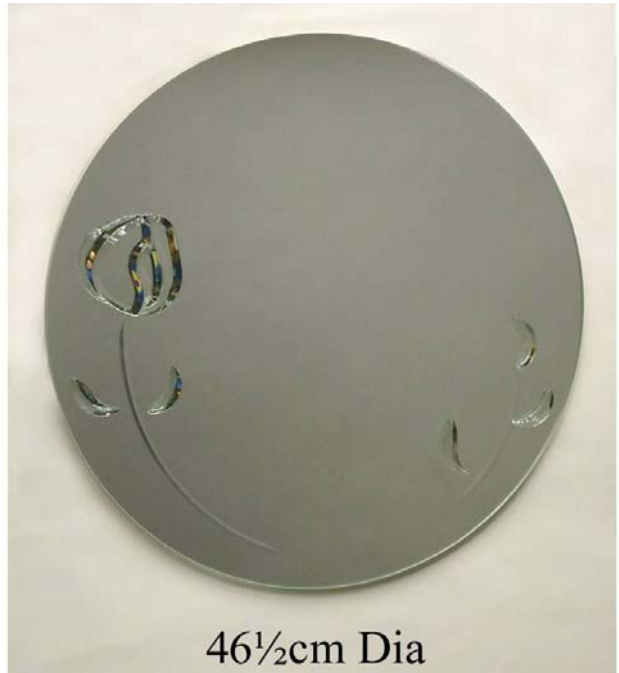

18" Round Double Rennie Mackintosh Rose Mirror (raised Des)

46½cm Dia

MIRRORS Mirrors

Size: 46.5 cms H
 Ctn Qty: 6

M133

35" x 42" Broken Arch Bevelled Section Mirror (PALLET only)

89½cm x 1.07m

MIRRORS Mirrors